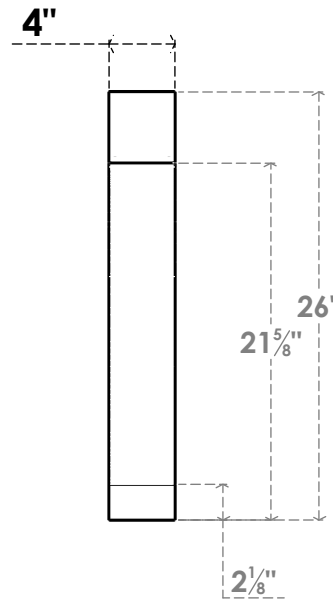

ITEM NUMBER: BRCPC040X26000X26000IMP

4"W X 26"D X 26"H IMPERIAL ARCHITECTURAL GRADE PVC CLOSED KNEE BRACE

SIDE PROFILE

FRONT PROFILE

ISOMETRIC

EKENA MILLWORK
 2300 WEST MAIN ST.
 CLARKSVILLE, TX 75426
 TOLL FREE: 866-607-0453
 WWW.EKENAMILLWORK.COM

NOTES

1. INSTALLATION TO BE COMPLETED IN ACCORDANCE WITH MANUFACTURER'S SPECIFICATIONS.
2. DRAWING MAY NOT BE TO SCALE
3. THIS DRAWING IS INTENDED FOR DESIGN AND PLANNING PURPOSES ONLY.
4. ALL INFORMATION CONTAINED HEREIN WAS CURRENT AT THE TIME OF DEVELOPMENT BUT MUST BE REVIEWED AND APPROVED BY THE PRODUCT MANUFACTURER TO BE CONSIDERED ACCURATE.
5. ARCHITECTURAL GRADE PVC PRODUCTS ARE MADE FROM EXPANDED CELLULAR PVC AND COME NATURALLY WHITE BUT MAY BE PAINTED