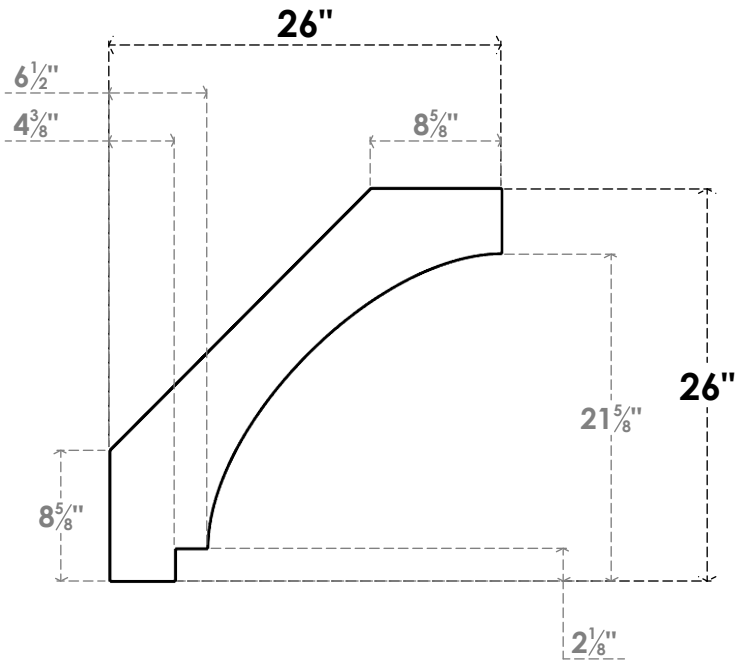

ITEM NUMBER: BRCPC040X26000X26000IMP

4"W X 26"D X 26"H IMPERIAL ARCHITECTURAL GRADE PVC CLOSED KNEE BRACE

SIDE PROFILE

FRONT PROFILE

ISOMETRIC

EKENA MILLWORK
 2300 WEST MAIN ST.
 CLARKSVILLE, TX 75426
 TOLL FREE: 866-607-0453
 WWW.EKENAMILLWORK.COM